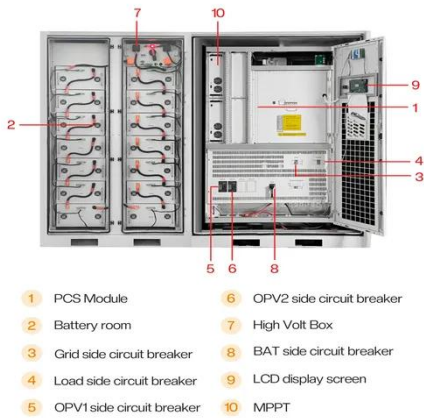

with lower capacity for testing, where your raw materials are more of a sandy and gravelly type material and not very sticky ...

GWPBrochure4

All of our plants are 100% hydraulic with no electricity needed. All of our systems are driven directly by the Eaton hydraulic motor with no belt or chain drives for the shaker weight, which means even fewer ...

Contact Us

For catalog requests, pricing, or partnerships, please visit:
<https://59empagm.pl>