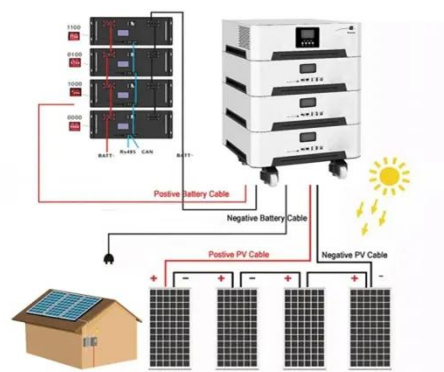

Outdoor enclosures & multitenant cabinets for telecom

Designed to meet high protection standards and environmental demands, they ensure reliable performance for equipment deployed in the field -- from remote base stations to multi-operator ...