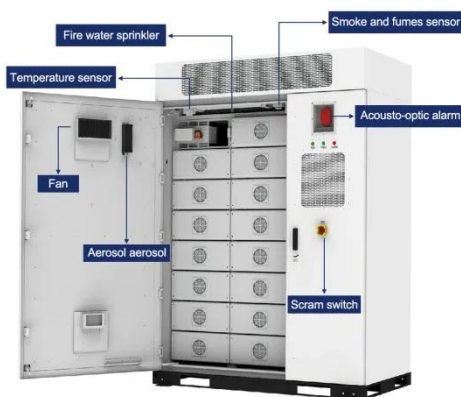

Outdoor Telecom Cabinets

Designed to save deployment cost and time, our innovative solutions include hub collapse, battery backup, composite mounting platforms and modular series cabinets.