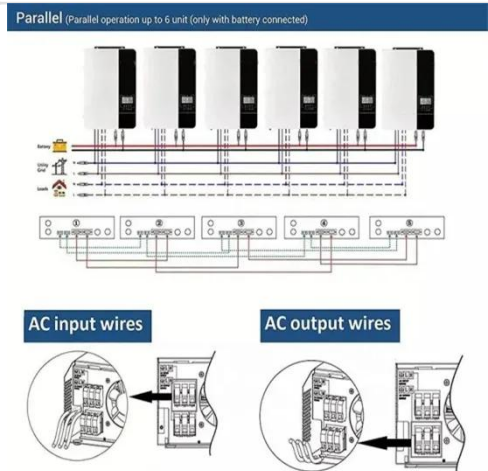

Energy Storage System Products List , HUAWEI Smart PV Global

Energy Storage System Products List covers all Smart String ESS products, including LUNA2000, STS-6000K, JUPITER-9000K, Management System and other accessories product series.