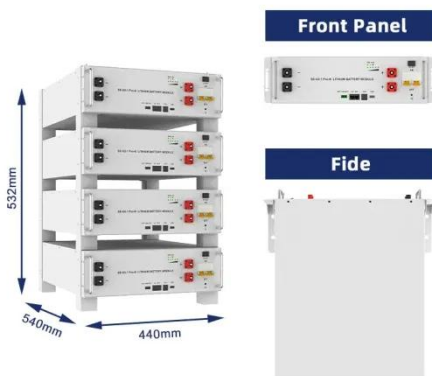

AZE Server Rack Cabinet, 45U, White, 2124H x 600W x 1200D mm

Heavy-duty, locking, 45U White Server Rack Cabinet that accommodates all standard 19-inch rackmount equipment and ships fully assembled for quick and easy deployment in secure, high ...

45u 600mm Wide X 1200mm