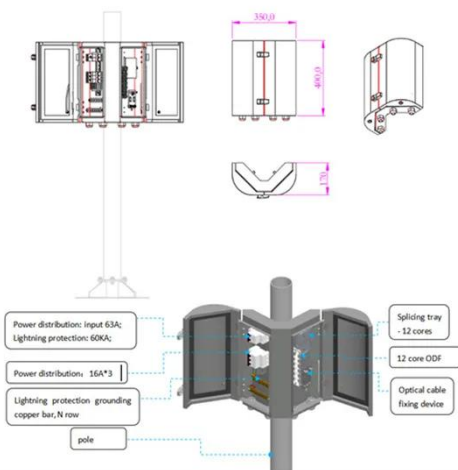

2000-Watt 12V DC to 120V AC Pure Sine Wave Inverter Off-

Grid Solar

The Renogy 2000W 12V Pure Sine Wave Inverter is perfect for most off-grid systems, whether for a van, semi-trucks, 5th wheels, cabin, or any remote location needing power.

3000-Watt Modified Sine Wave Inverter DC 12V to AC 120V LCD ...

3000W Modified Sine Wave Power Inverter. Our sine wave power inverter features multiple interfaces to power up to 6 devices simultaneously. With advanced 6 security protections and an intelligent ...