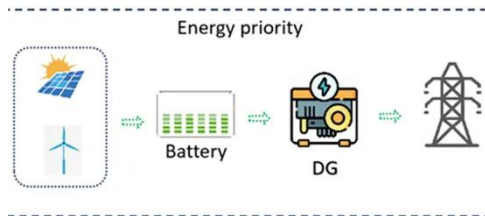

Enjoy the conveniences of home while on the road with the PowerDrive Plus 1500W high starting capability and max efficiency up to 90 percent. (Surge power at 3000W) This wireless remote-control inverter connects with ...