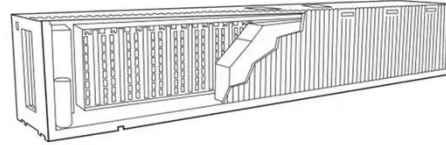

Galaxy VS Maintenance Bypass Cabinet with Output Transformer ...

Operating mode that ensures ultra high efficiency while charging the batteries, conditioning the load power factor and ensuring a Class 1 output voltage regulation.