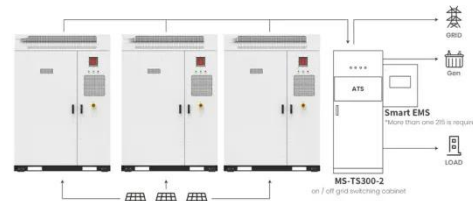

480W Bifacial Portable Solar Panel, N-Type 16BB 25% Efficiency

One 480W unit effectively replaces five bulky 100W glass panels, significantly reducing roof drag and reclaiming precious storage space. [IP68 Waterproof & Pro-Series Durability] ...

Application scenarios of energy storage battery products