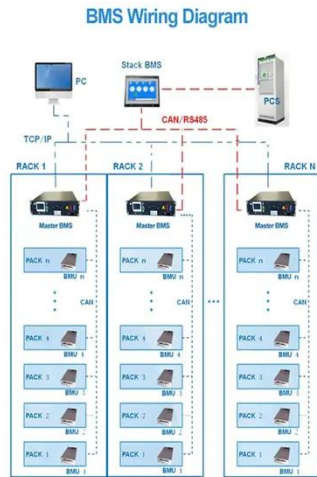

173W 480W photovoltaic panel

173W 480W photovoltaic panel

480W Bifacial Solar Panel , Composite & Zero-Cut Cells - zoupw

Designed for serious off-grid users, the Zoupw 480W portable solar panel captures sunlight from both sides, increasing total energy generation by up to 30%. Under optimal conditions, rear-side light ...