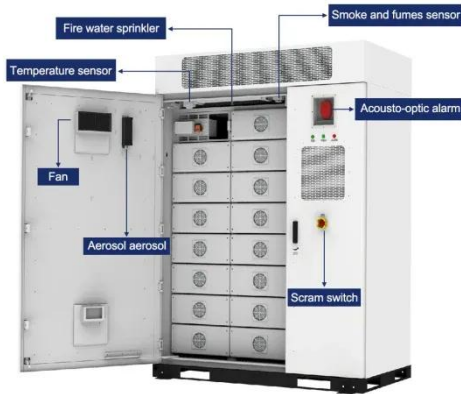

How to Evaluate Materials for Outdoor Telecom Cabinets

Outdoor telecommunications enclosures also need to withstand physical impacts and mechanical stress. Aluminum, while lightweight, offers sufficient strength for many applications. ...

TAX FREE

1-3MWh
BESS

Outdoor Telecom Cabinets & Enclosures , NEMA-Rated

This durable finish protects against UV degradation and environmental corrosion, extending the service life of your outdoor fiber enclosure investment for decades.

Outdoor Telecommunication Enclosures

Damage-resistant and reliable outdoor enclosures are key for outdoor telecommunication applications from cell