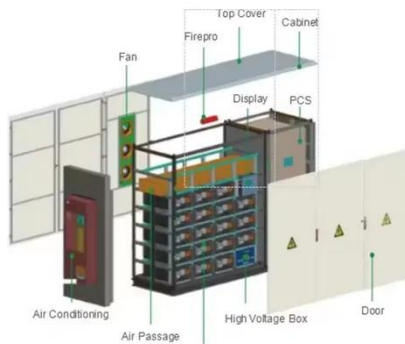

Feature highlights: Portable Outdoor Electric Power Tool Accessories 21V AC220V/DC Inverter Converter Rechargeable Lithium Batteries Excluding, made of ABS+metal with 750W power, ...

Best Large Lithium Battery Inverter [Updated: February 2026]

What really stands out is how seamlessly it converts 21VDC to AC power, with a scope suitable for resistive devices like lights, soldering irons, and small appliances. After testing against ...

Contact Us

For catalog requests, pricing, or partnerships, please visit:
<https://59empagm.pl>