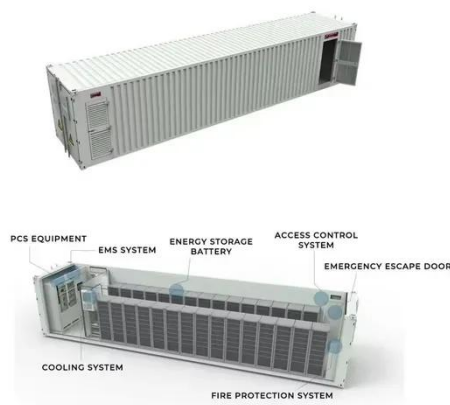

250kW Folding Container Agreement

Overview

As a standardized “energy package,” each container provides 250kW/430kWh, and up to five units can be paralleled, enabling capacity expansion from 100-1000kW / 200-2000kWh. This containerized ESS supports peak shaving, backup power, electricity cost reduction, and power. Atlas Copco has developed a 10 ft and 20 ft container as an Energy Storage System, designed to meet the requirements of both off and on grid applications. Ideal for use in renewable power plants. Powered by lithium-ion batteries, this portable product is ready to supply reliable power in. Product Range: 250kW/430kWh per module — scalable up to 1. This modular 10ft all-in-one commercial ESS is designed to make energy. High performance, energy storage system using advanced battery and inverter technology, providing charging and discharging efficiency up to 90% or more. Housed in a 20-foot container, this system integrates solar PV, energy storage, and advanced control components into a single unit, making. The solar folding container 250kw is a crucial component in the realm of renewable energy, specifically within energy storage systems. The Bidirectional AC/DC converter can realize the bidirectional conversion from DC to AC and AC to DC. The system mainly consists of safe, efficient and long-life lithium.

250kW Folding Container Agreement

250kW Folding Container Ex-factory Price

As a standardized "energy package," each container provides 250kW/430kWh, and up to five units can be paralleled, enabling capacity expansion from 100-1000kW / 200-2000kWh.

150kW/250kW Container Energy Storage System

This document summarizes a pre-engineered 10ft container energy storage system with power capacities of 150kW or 250kW. It has a bi-directional power conversion system and can operate in ...