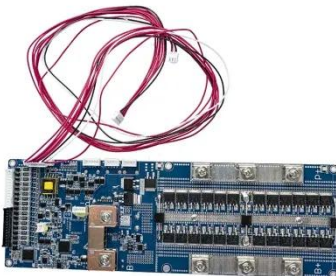

30KWh Indoor Photovoltaic Energy Cabinet

It is ideal for communication base stations, smart cities, smart transportation, power systems, and other edge sites where a stable power supply and backup are required.