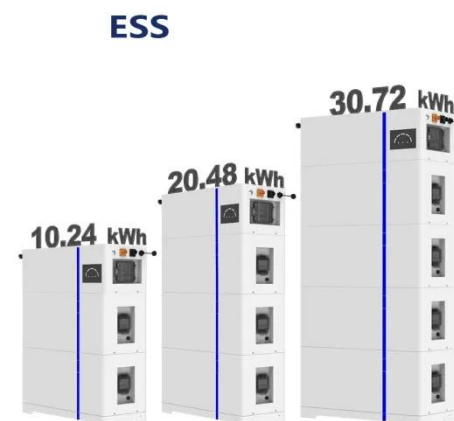

38a x 3 battery cabinet

The C2 Certo Battery Cabinet / Battery Box is suitable all your 100ah / 105ah indoor battery installation requirements and is capable to house up to 2 x 100ah Inverter Batteries.