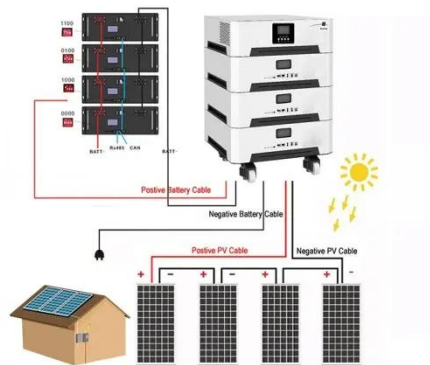

Charging Station Cabinets

Discover our range of charging station cabinets at Staples, designed to keep your devices organized and powered. Perfect for offices, schools, and homes, ensuring efficient charging solutions for all ...

ABB Terra HP 350 DC Fast Charging Station