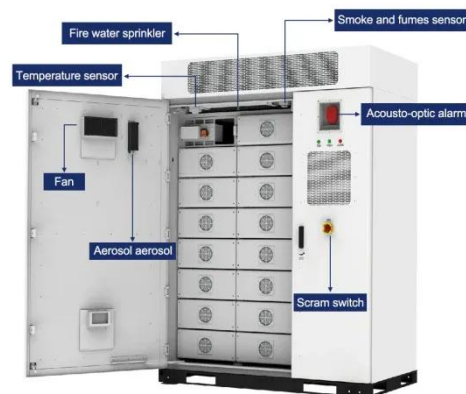

Outdoor Enclosures , NEMA-Rated Telecom Cabinets , IP55, IP65

Explore AZE's premium NEMA-rated and weatherproof enclosures designed for telecom, industrial electrical, and energy storage applications. Built to withstand harsh environments and extreme ...