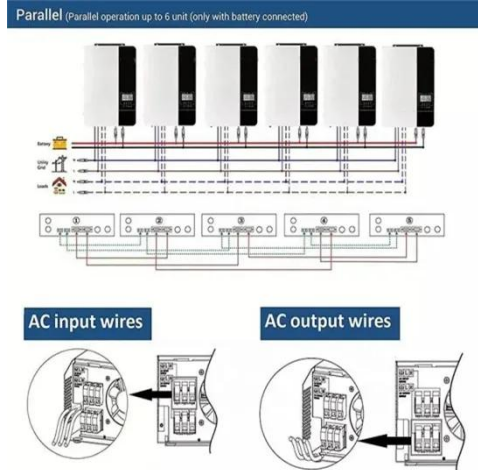

Custom 48V lithium-ion battery pack 20Ah with NMC cells & BMS protection. Compact, powerful 48V lithium battery for solar, robotics, portable devices and more.