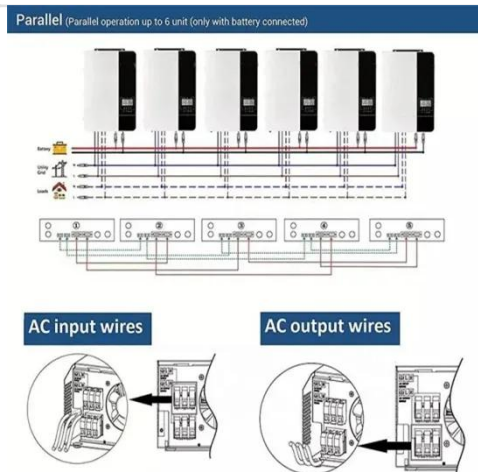

Amazon : 48v 20ah Lithium Battery

48V 21.2Ah Lithium Battery, Built-in 50A BMS, with 4A Charger, XT60 Connector, Compatible with 250W-2000W Motor, Universal Power Pack Rechargeable Batteries for Ebike, Motorcycles, Scooter, ...