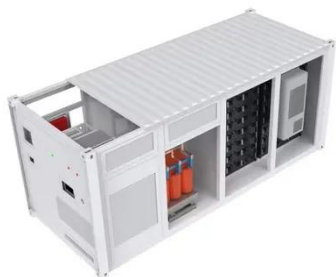

Aegis 48V 20Ah Lithium Ion Battery Pack , NMC 48V Lithium Battery