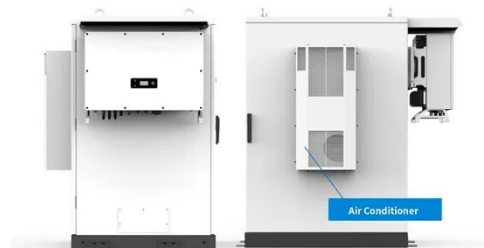

# 5G base station user cabinet 690V

## 5G base station user cabinet 690V

## 5g base station communication cabinet

5G intelligent power cabinets are widely used in communication base stations. They are composed of cabinets, embedded switching power supplies, backup lithium iron phosphate batteries, ...