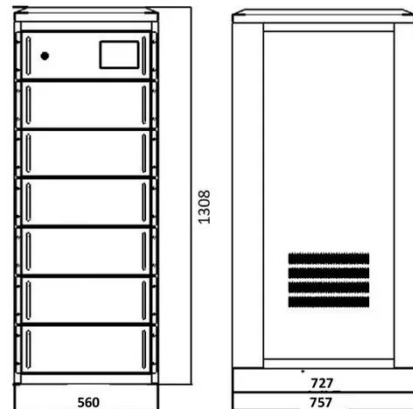

Inverter AC to DC Amperage Conversion Calculator , Battery Stuff

Our AC amps to DC amps conversion calculator can help you convert electric currents from an alternating current (AC) to a direct current (DC). For this, you need a DC-to-AC power ...