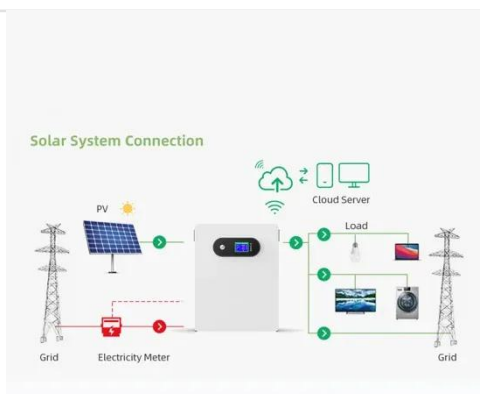

solar string inverters are the perfect choice for social housing, communities and investment companies.

Evershine TLC 4K

By creating simple, easy to use, affordable and reliable inverters we are revolutionizing access to solar power and delivering financial savings to your home or business. Ideal for large residential or small ...

Bing Image Trending

Intelligent search from Bing makes it easier to quickly find what you're looking for and rewards you.