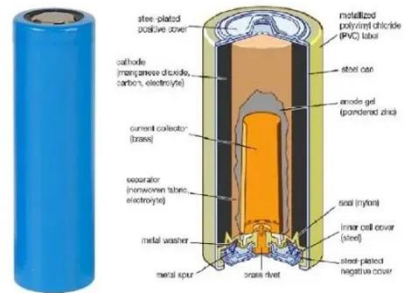

Contact Us

For catalog requests, pricing, or partnerships, please visit:
<https://59empagm.pl>