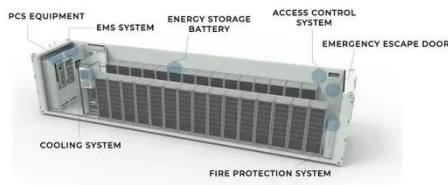

Junction Box, Project Box IP65 Waterproof Outdoor Box ABS Plastic

Protect your electrical projects with this ip65 waterproof junction box, crafted from durable abs plastic for reliable outdoor and indoor use. Measuring 3.94 x 2.68 x 1.97 inches, this compact enclosure is ...