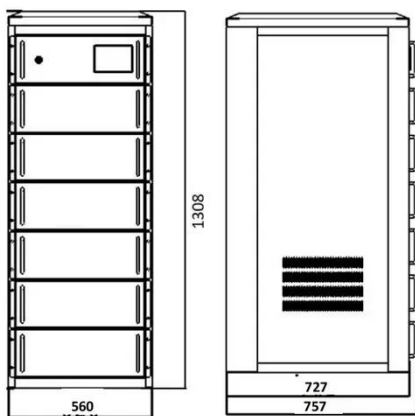

Top 8 Cabinet Battery Pack Manufacturer In Algeria

But thankfully, we have compiled a list of the best cabinet battery pack manufacturers in Algeria. With that said during this post series we will be taking a closer look at how to pair the perfect ...