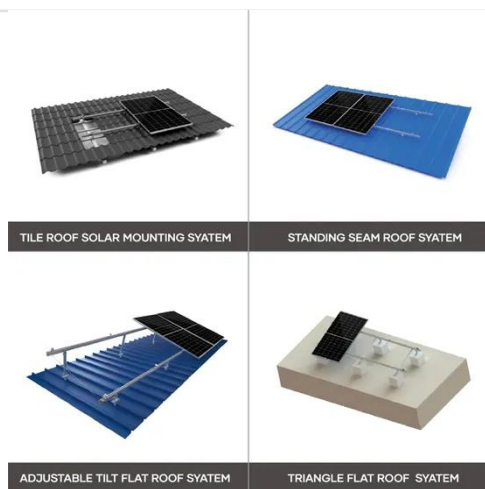

Solar Combiner Boxes , Solar Combiner Solutions

We offer solar combiner solutions from Midnite & OutBack. Solar combiner boxes protect array & roof from costly damage due to ground faults. Sub-Array Combiners are also available.

114KWh ESS

ISO 9001 ISO 14001 PICC RoHS CE MSDS UN38.3 UK CA IEC

Amazon : Solar Combiner Box

PV Combiner Box, 4 String Metal Solar Combiner Box with 15A Rated Current Fuse, Surge Protective Device and 50A Air Circuit Breaker for On/Off Grid Solar Panel System, Pre-Wired Cable

What Are The Different Types Of Solar Combiner Boxes?

Understanding the different types of solar combiner boxes is crucial for optimizing solar installations and maximizing energy yields. This comprehensive guide delves into the intricacies of various ...