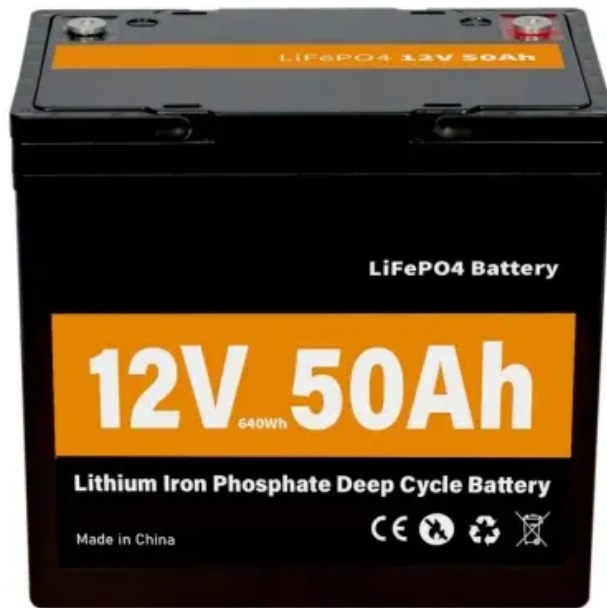

Athens solar inverter cabinet

Athens solar inverter cabinet

Solar Battery Storage Cabinet

The LZY solar battery storage cabinet is a tailor-made energy storage device for storing electricity generated through solar systems. They assure perfect energy management to continue power ...