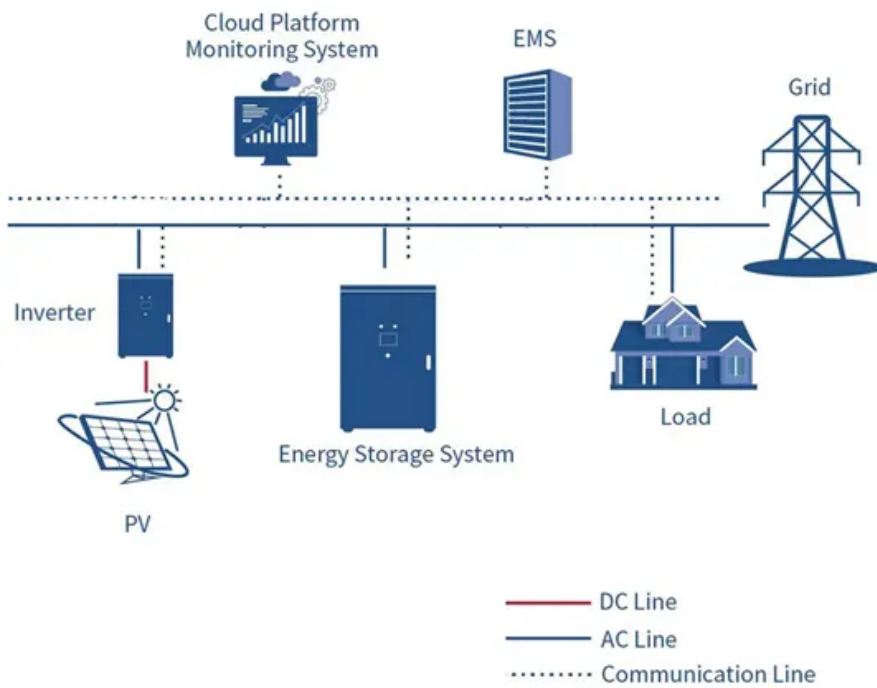

Base station solar container lithium battery connection method

Base station solar container lithium battery connection method

Communication network cabinet base station solar container ...

A telecom battery backup system is a comprehensive portfolio of energy storage batteries used as backup power for base stations to ensure a reliable and stable power supply. As we are ...

Energy Storage Shipping Container Installation Guide

Container Battery Energy Storage systems connect to existing power infrastructure through professionally installed cabling and protection devices, with certified electricians ensuring all ...

What are the lithium battery solar container base stations

Container energy storage systems are typically equipped with advanced battery technology, such as lithium-ion batteries. These batteries offer high energy density, long lifespan, and exceptional ...

LITHIUM BATTERY SOLAR CONTAINER PRINCIPLE FOR ...

The working principle of emergency lithium-ion energy storage vehicles or megawatt-level fixed energy storage

power stations is to directly convert high-power lithium-ion battery packs a?, For this reason, ...