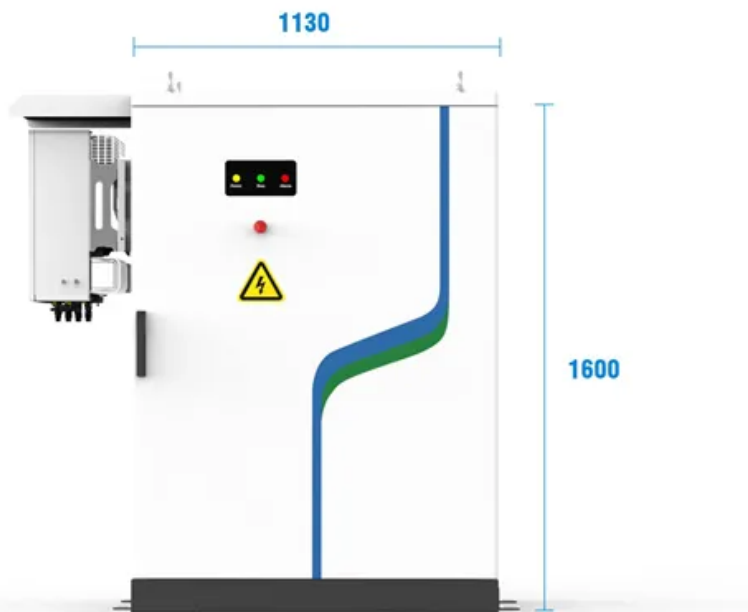

Battery cabinet distribution board base station

**PV / DG
Application**

**APP Intelligent
Control**

**Multi-Unit Parallel
Expansion**

**98.8% Max.
Efficiency**

Battery cabinet distribution board base station