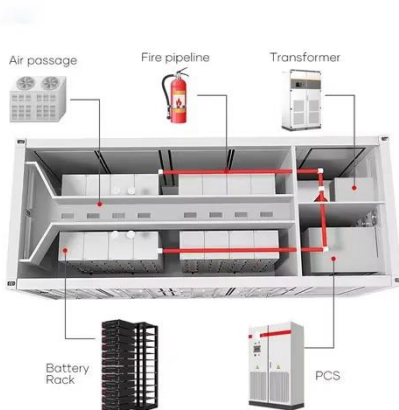

BESS Commerical Energy Storage Cabinet System , AZE

By seamlessly integrating leading brands hybrid inverters into the IP55-protected battery cabinet, a compact, easy-to-install, and high-performance turnkey energy storage system is achieved.