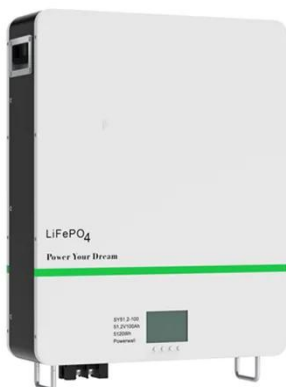

Battery Cabinets & Enclosures

Exponential Power's Battery Cabinets & Enclosures provide durable, secure solutions for telecommunications and industrial applications. Designed to protect battery systems, these cabinets ...