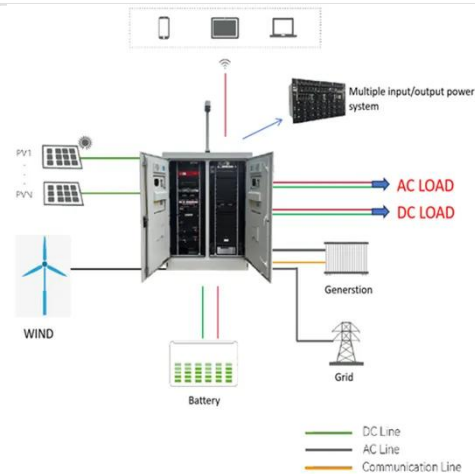

LOBAMBA ENERGY STORAGE BATTERY

Ideal for retail stores, restaurants, small factories, telecom base stations, and temporary event sites, these cabinets combine rugged protection (IP54), integrated inverters, and scalable rack-mounted ...