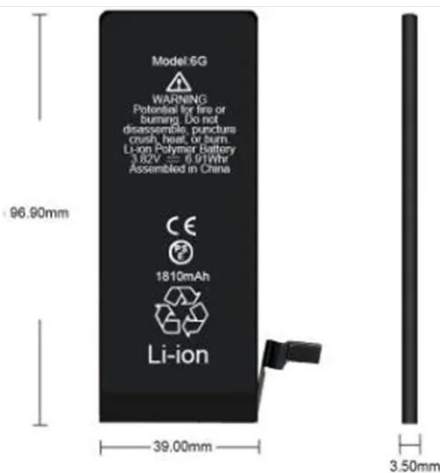

BOTSWANA SOLAR ON GRID AND OFF GRID

These 5v solar panels are great for charging your 3.2V DC batteries and ideal for use in off grid applications such as GPS tracking, educational kits, small electronic devices, LED lighting etc..

Botswana Industrial Energy Storage Cabinet Manufacturer: Powering

The growing demand for reliable power solutions positions industrial energy storage cabinets as critical infrastructure - think of them as giant power banks keeping factories humming even during grid ...

Expanding Energy Access in Botswana with Off-Grid Solar and Battery

Discover how LEFA Energy's off-grid solar and battery storage systems are delivering sustainable, reliable electricity to rural communities across Botswana.