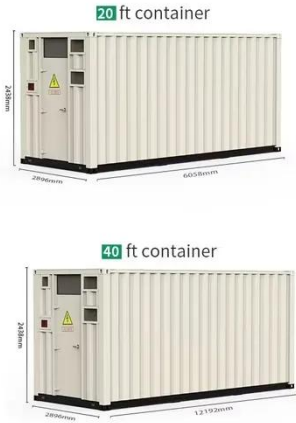

Botswana outdoor telecom cabinet 100kW