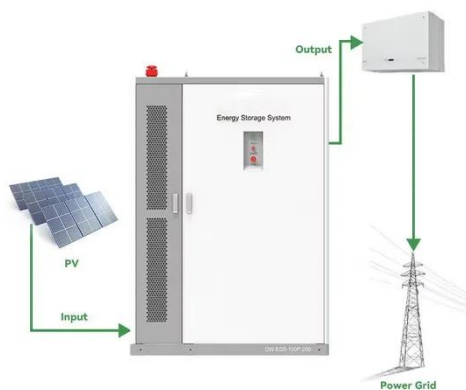

Botswana solar panel factory

Botswana: All You Must Know Before You Go (2026)

Overall, planning for a safari in Botswana requires considering your budget, preferred style of travel, and what wildlife experiences are most important to you.

Botswana Solar PV Panels: A Comprehensive Guide for Sustainable ...

Discover how solar PV panels are transforming Botswana's energy landscape, reducing costs, and empowering communities. Botswana's abundant sunshine--averaging 3,200 hours annually --positions it as a prime ...

SolarBW , Solar Power Solutions Botswana & South Africa

We design and install customized high quality Solar Systems and PV Installations including solar panels for the large scale commercial and residential sector in Botswana & South Africa.