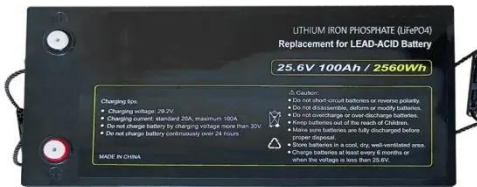

Botswana Factsheet

Imports - commodities Page last updated: Wednesday, Janu

African Sun Energy

This landmark project supports Botswana's clean energy transition while showcasing a new model for public-private collaboration in solar development. It reinforces our commitment to delivering bankable, high-impact ...

Tati Solar Project , Explore Clean Energy Solutions

Botswana's first utility scale merchant solar power plant lighting up the Southern Africa region with clean, sustainable energy. Discover Tati Solar Project, Botswana's first large-scale solar farm providing sustainable ...