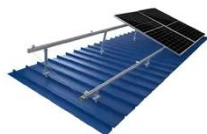

Brazzaville's New Energy Storage Cabinet: Powering Africa's ...

Imagine if Brazzaville's new cabinet could store surplus solar energy during the day and power streetlights at night. Actually, that's not hypothetical - pilot projects in Kinshasa reduced municipal ...

TILE ROOF SOLAR MOUNTING SYATEM

STANDING SEAM ROOF SYATEM

ADJUSTABLE TILT FLAT ROOF SYATEM

TRIANGLE FLAT ROOF SYATEM

Optimizing Brazzaville Energy Storage Charging Pile Equipment ...

As Congo's capital pushes toward sustainable urban mobility, selecting optimal Brazzaville energy storage charging pile equipment locations has become a make-or-break factor.