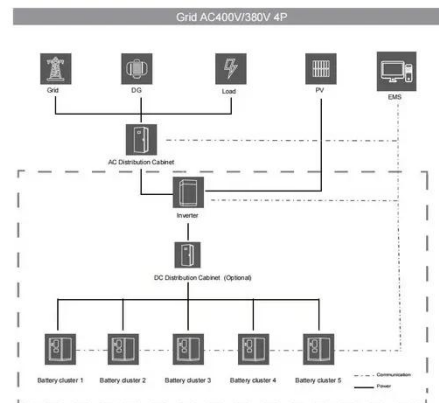

Understanding Backup Battery Requirements for Telecom Base Stations

Telecom base stations require reliable backup power to ensure uninterrupted communication services. Selecting the right backup battery is crucial for network stability and efficiency.