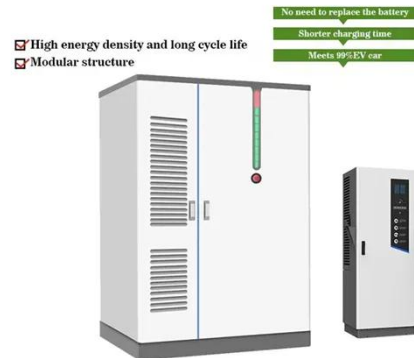

BESS Equipment & Solutions , Industrial ESS, Home Battery Systems , Huijue

Huijue Group's HJ-ZB Site Battery Cabinet is a modular, outdoor-ready lithium battery solution for telecom base stations, industrial power backup, and off-grid sites.