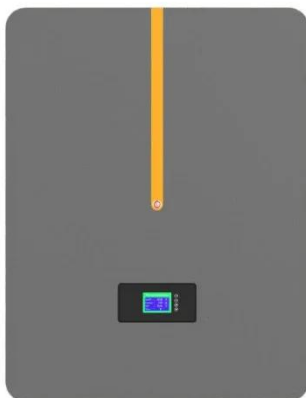

# Cd-12 wireless solar-powered communication cabinet inverter

## Cd-12 wireless solar-powered communication cabinet inverter

---

### 'Rogue' communication devices found on Chinese-made power inverters

U.S. officials have discovered undisclosed communication devices on Chinese-made power inverters that were being used on solar panels, Reuters reported today based on anonymous sources within ...

### U.S. officials Investigating Rogue Communication Devices in Solar Power

U.S. energy officials have launched an investigation after discovering unauthorized communication equipment embedded within Chinese-manufactured solar power inverters connected to ...