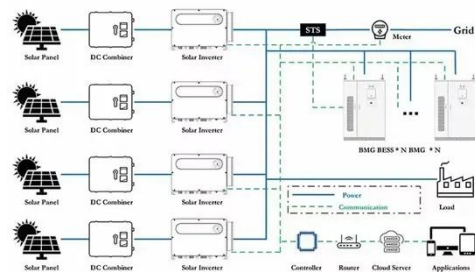

Plan your route when you drive your electric car. , ChargeHub

Planning an electric vehicle (EV) trip doesn't have to be complicated. With ChargeHub's EV trip planner, you can easily map your journey and find charging stations across North America.