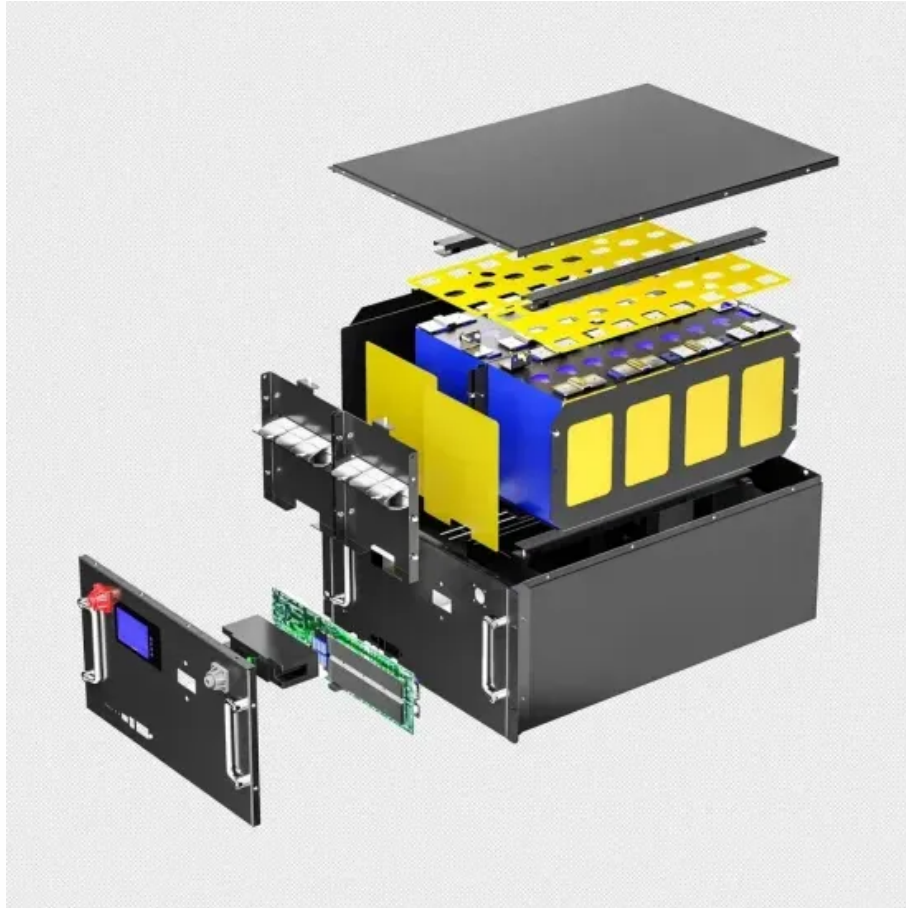

China koten safety breaker for sale producer

China koten safety breaker for sale producer

China Koten Safety Breakers

High-quality electrical safety breakers from Koten, a trusted Chinese manufacturer. Ensure top-notch product quality and reliability for your safety needs. Buy direct for the best value.

China Koten Breaker Supplier , Yueqing Chushang Quality Factory ...

The Koten Breaker is a premium electrical circuit breaker produced by Yueqing Chushang Technology Co., Ltd., a renowned manufacturer and supplier of electrical components based in China.

KOTEN ENTERPRISES COMPANY, INCORPORATED

It is built with 100% pure cold-rolled copper busbars to ensure better continuity and safety in continuous connections. It is available in 4 to 24 branches for both surface and flush mounting.