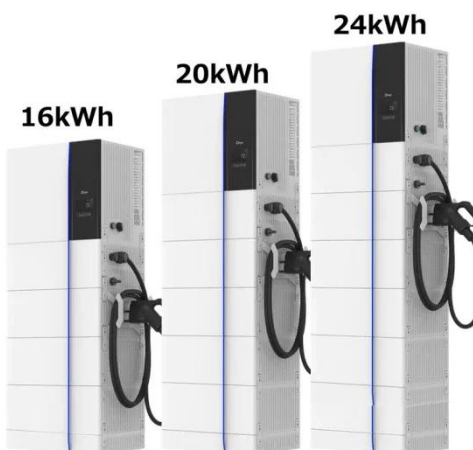

China on grid hybrid inverter in New-Zealand

China on grid hybrid inverter in New-Zealand

New "high performance" rooftop solar inverter hits ...

China giant unveils new inverter series in Australia and New Zealand, high-voltage hybrid inverter for use in residential applications.

Best Chinese Hybrid Inverter [Updated: February 2026]

A Chinese hybrid inverter is a device that integrates solar energy conversion with energy storage and grid connectivity. It manages the flow of solar electricity, battery storage, and the grid, ...