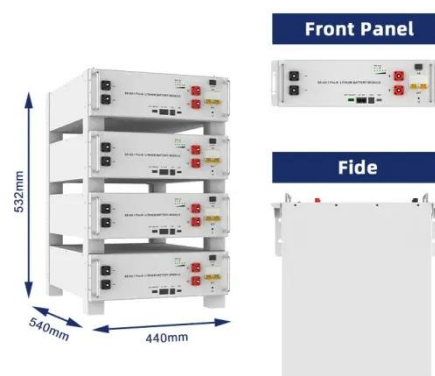

Effective Communication: Improving Your Interpersonal Skills

What is effective communication? Effective communication is about more than just exchanging information. It's about understanding the emotion and intentions behind the information.