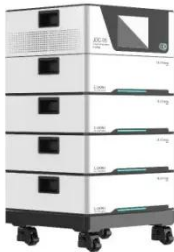

Cabinets & Racks

When it comes to Voice & Data Communication Cabinets & Racks, you can count on Grainger. Supplies and solutions for every industry, plus easy ordering, fast delivery and 24/7 customer support.