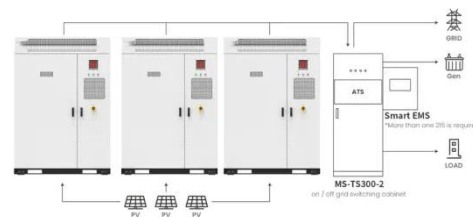

COMMUNICATION Synonyms & Antonyms

Find 128 different ways to say COMMUNICATION, along with antonyms, related words, and example sentences at Thesaurus .

Application scenarios of energy storage battery products