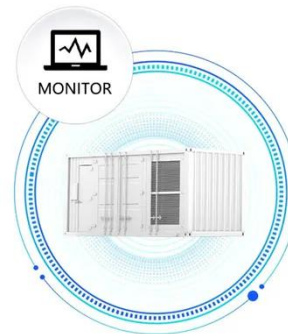

that studies all forms, modes, media, and ...

SUPPORT REAL-TIME ONLINE MONITORING OF SYSTEM STATUS