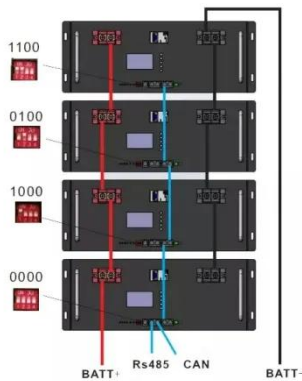

that studies all forms, modes, media, and ...

SUPPORT REAL-TIME ONLINE MONITORING OF SYSTEM STATUS