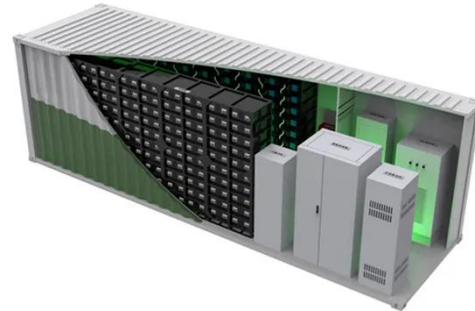

Cabinets - IP55, 1-10 kVA

With an IP55-rated enclosure, built-in UPS modules, breaker protection, and dedicated battery space, Citadel ensures continuous operation for telecom, traffic, and CCTV systems under extreme conditions.

Contact Us

For catalog requests, pricing, or partnerships, please visit:
<https://59empagm.pl>