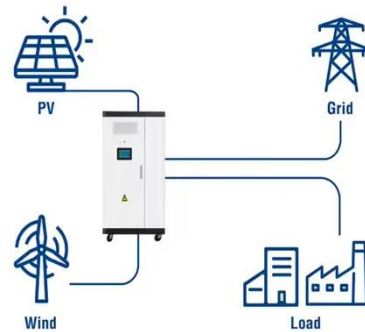

IP55 outdoor telecom cabinet

Our IP55 cabinets feature 300W-3200W DC cooling and universal brackets that cut install time by 40%. Protect your critical gear with our double-walled protection.

Utility-Scale ESS solutions