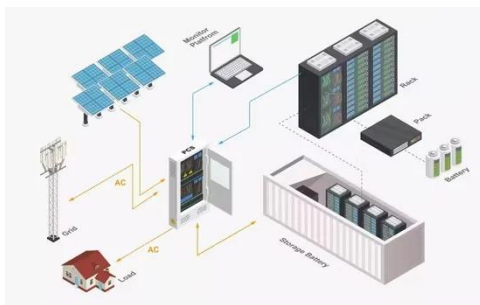

This article aims to reduce the electricity cost of 5G base stations, and optimizes the energy storage of 5G base stations connected to wind turbines and photovoltaics.

Malawi hybrid energy 5g base station development

Malawi 5G Communication Base Station Energy Storage Construction ...

Malawi's Escom seeks EPC contractor for Electricity Supply Corporation of Malawi has invited bids from contractors to develop a 20MW battery energy storage system (Bess) at Lilongwe's Kanengo ...