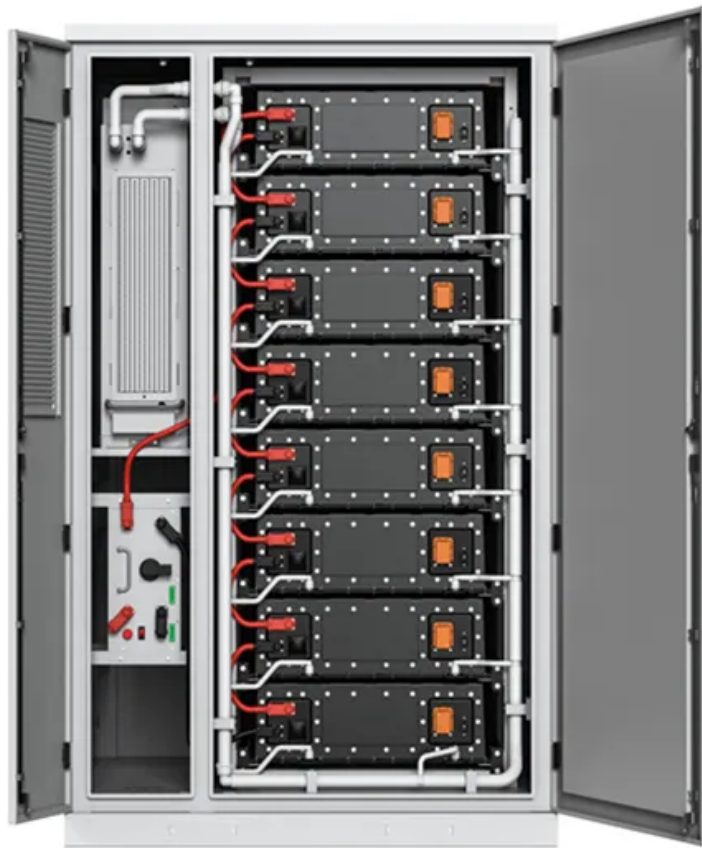

Corrosion-resistant Telecommunications Energy Storage Cabinet

Corrosion-resistant Telecommunications Energy Storage Cabinet

NEMA Enclosures & Integrated Solutions

Whether for remote telecom stations, solar hybrid systems, or industrial automation units, we provide fully assembled cabinets with integrated power, cooling, and control systems for plug-and-play ...

Industrial HVAC Telecom Enclosures , NEMA-Rated Outdoor ...

Our temperature-regulated electrical cabinets protect 19" server racks, fiber distribution systems and cell tower equipment with IP55 waterproof, corrosion-resistant designs.

...

Base Station Energy Cabinet

The Base Station Energy Cabinet is a fully enclosed, weather-resistant telecom energy cabinet designed to provide reliable power distribution and battery backup for outdoor communication networks.