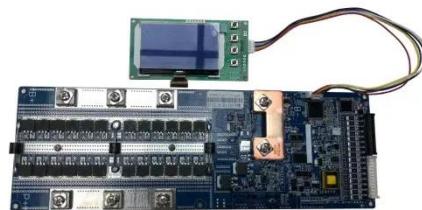

Industrial HVAC Telecom Enclosures , NEMA-Rated Outdoor ...

Our temperature-regulated electrical cabinets protect 19" server racks, fiber distribution systems and cell tower equipment with IP55 waterproof, corrosion-resistant designs.