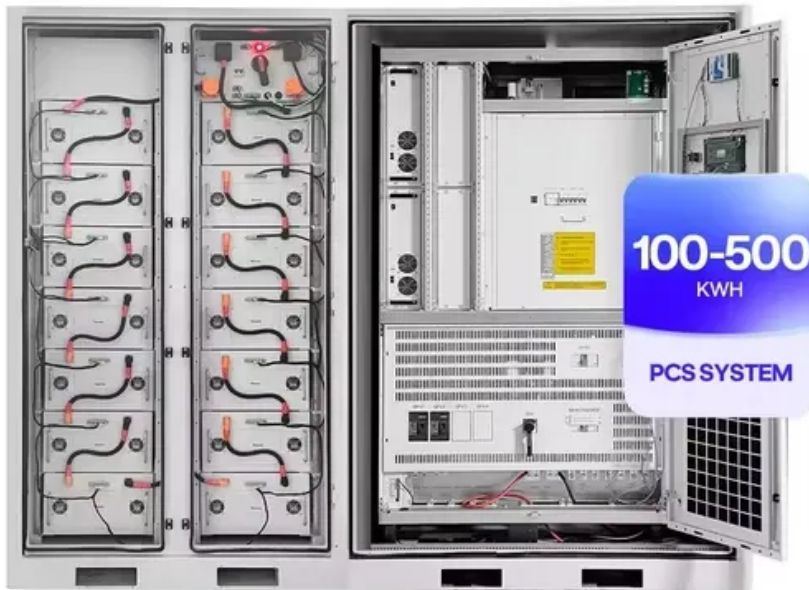

Cost of 600mm deep industrial server racks in France

Overview

Explore the range of 600mm Wide x 1000mm Deep Server Cabinets/Racks available at Comms Express, Networking Reseller - Free Delivery Available To Buy Online Today. Select requirements to view suitable cabinets instantly from our entire range. Our datacel 15U 600 x 600mm Data Cabinet/Rack is a versatile 600mm wide rack designed to. This is easily possible in wall racks with a total installation depth of 600 mm. Our range offers a stable and durable platform for your valuable network and AV equipment. We can help you: France (en) - StarTech. 9RU Fully Assembled Fixed Frame Wall Mounted Cabinet Serveredge Wall Mount cabinets and rack enclosures are perfect for storing your standard rack mount equipments on wall in various locations such as wiring receptacles, POS stations and offices where you. Explore a comprehensive range of 600mm wide x 800mm deep data cabinets and racks from top brands at Comms Express. Built for practicality, these enclosures combine proven engineering with simplicity, making them a versatile choice for various IT setups.

Cost of 600mm deep industrial server racks in France

Serveredge 9RU 600MM WIDE & 600MM DEEP FULLY ...

The rack features a removable back panel for easy routing cable through the wall when need be. The ingenious design allows for castors to be installed on the rack for use as a Free Standing Rack. The ...

The Xtreme 27U IP54 Server Rack is a 27U high, 600mm wide and 600mm deep free standing server rack from

Server Room Environments for use in industrial computer rooms, datacentres and harsh ...

600mm Wide x 800mm Deep Data Cabinets & Server Racks , Comms ...