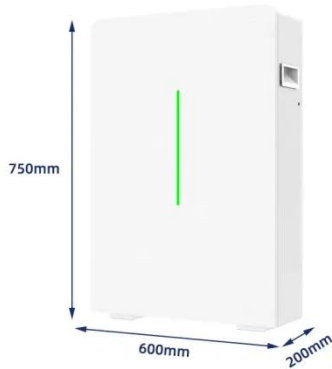

Server Room Environments for use in industrial computer rooms, datacentres and harsh ...