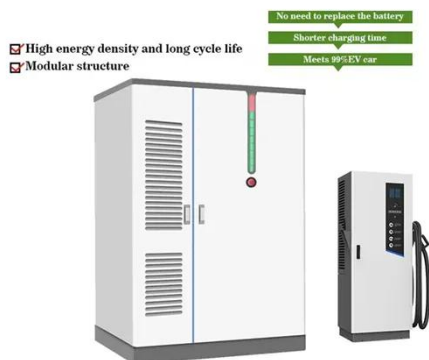

HPE Server Racks

Vous recherchez un rack adapté à vos exigences informatiques et conçu pour offrir d'excellentes performances à un prix raisonnable ? Éliminez les incertitudes liées à votre infrastructure grâce à ...

Wall Mount Racks

Our server racks with a total installation depth of 600 mm are very easy to install, e. g. directly under your desk. These racks are available in sizes up to 18 units.

Serveurs rack HPE

Achetez les racks serveurs HPE et bénéficiez de solutions de datacenter fiables. Découvrez le prix, les modèles, les fonctionnalités et les spécifications des serveurs montés en rack.

Xtreme 27U IP54 Server Racks 600mm Wide 600mm Deep

The Xtreme 27U IP54 Server Rack is a 27U high, 600mm wide and 600mm deep free standing server rack from