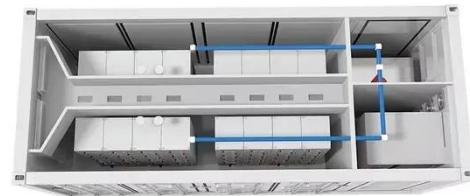

Site Battery Storage Cabinet, Base Station Energy Storage

Highjoule's Site Battery Storage Cabinet ensures uninterrupted power for base stations with high-efficiency, compact, and scalable energy storage. Ideal for telecom, off-grid, and emergency backup

...

Customized High Quality 30kw with Inverter 100kwh Lithium