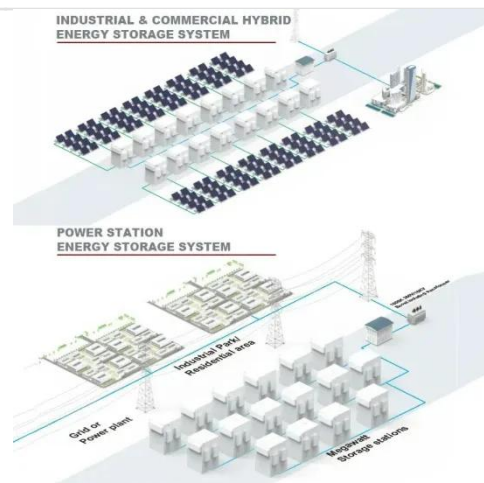

Battery Storage Cabinet

Delivering high-performance and highly reliable battery energy storage cabinets, integrating customized enclosures with smart system solutions to ensure stable operation of critical equipment across ...