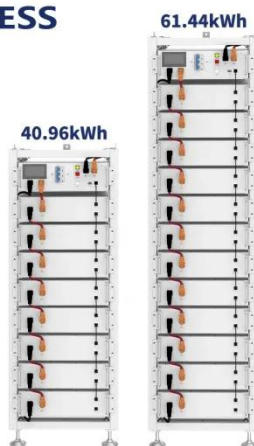

ESS

Telecom System Integration and Outdoor Network Enclosures for Fiber

Westell is a collaborative partner in telecom system integration and outside plant (OSP) deployment optimization providing customized, fully integrated, vendor neutral outdoor network equipment enclosures.

Outdoor Telecom Cabinet , Outdoor Telecom Enclosures ,