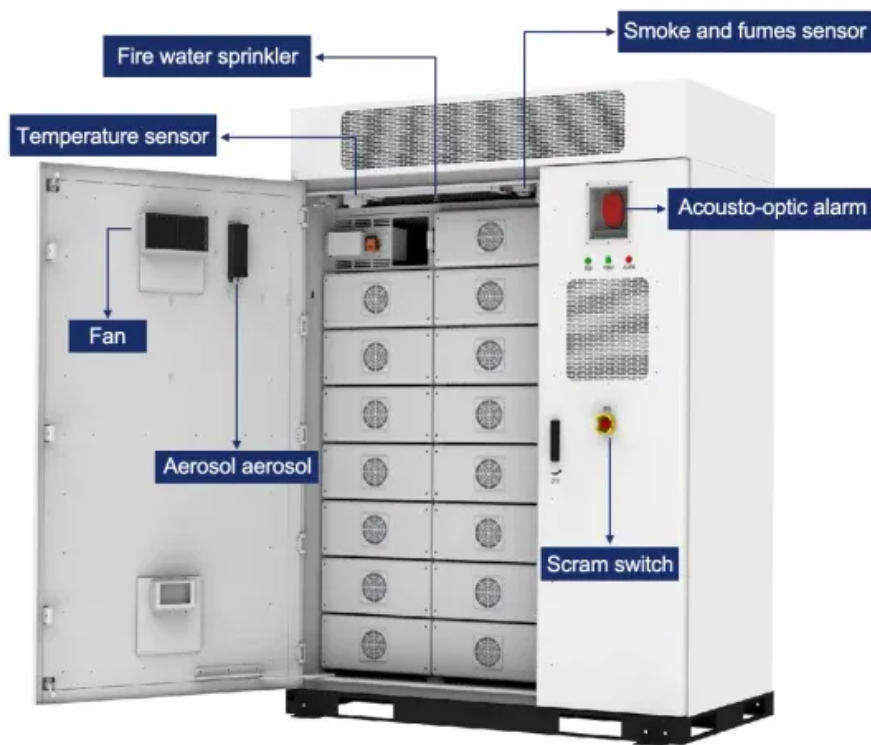

DC power supply for Sana a IP55 outdoor cabinet in research station

DC power supply for Sana a IP55 outdoor cabinet in research station

Outdoor Electrical Enclosure

This outdoor cabinet system is designed to provide a safe and clean ...

IP55 TELECOM BASE STATION OUTDOOR INTEGRATED ...

The base station power cabinet is a key equipment ensuring continuous power supply to base station devices, with LLVD (Load Low Voltage Disconnect) and BLVD (Battery Low Voltage Disconnect)