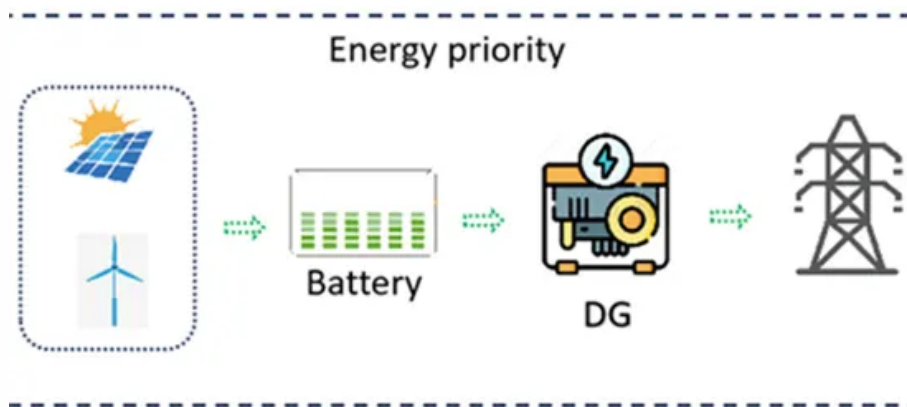

Dakar sine wave inverter

Dakar sine wave inverter

Mass Sine 24/5000 (230V/50Hz) , Sine Wave Inverters

Pure sine wave output prevents failures and damage to connected sensitive equipment. High peak capacity for the seamless switching on of complex and heavy loads.