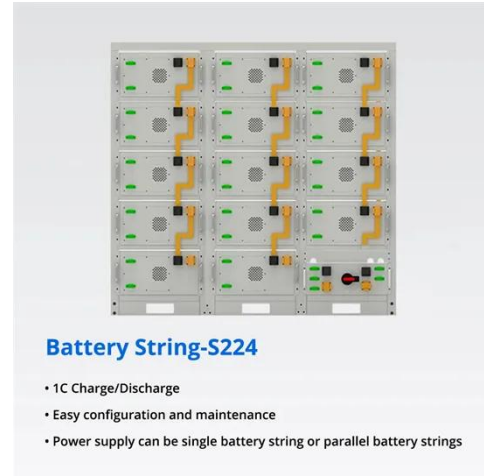

## Vertiv(TM) EnergyCore, Lithium Ion Battery Cabinet

It can deliver up to 222.2 kWb (Li7) or 263 kWb (Li5) in 600 mm wide cabinet. It is designed to operate at higher temperatures of up to 30 C and optimized for either 5- or 7-minute runtime. Built with lithium ...