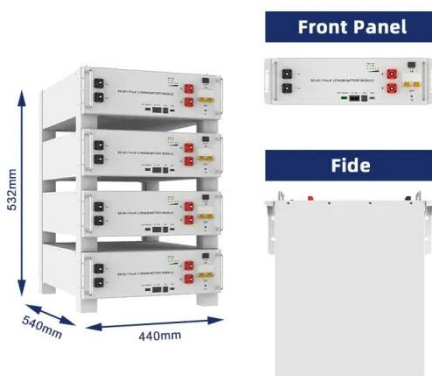

Data center battery cabinet for steel plants 800mm deep

Data center battery cabinet for steel plants 800mm deep

Vertiv(TM) EnergyCore, Lithium Ion Battery Cabinet

The Vertiv(TM) EnergyCore Li5 and Li7 battery systems deliver high-density, lithium-ion energy storage designed for modern data centers. Purpose-built for critical backup and AI compute loads, they ...

Battery Cabinet

Enhance your data center's power backup with Linkbasic's 42U ...

Aze 24u 600mm Wide X 800mm Deep Premium Server Rack Data ...

Aze 24u 600mm Wide X 800mm Deep Premium Server Rack Data Centre Rack Cabinets AZE Premium Server Rack for low to medium density server and networking applications. Compact ...

19 Inch 32u 800 mm Depth Standing Data Center Network ...

19 Inch 32u 800 mm Depth Standing Data Center Network Server Rack Mount Battery Cabinet, Find Details and Price about Server Rack Network Cabinet from 19 Inch 32u 800 mm Depth ...

Battery Cabinet

Enhance your data center's power

backup with Linkbasic's 42U 800mm Deep Battery Cabinet featuring 4 fans and 3 shelves. Efficient and reliable.

Battery Charging Cabinet- Shanghai SAI-U Metal Products Co., Ltd.