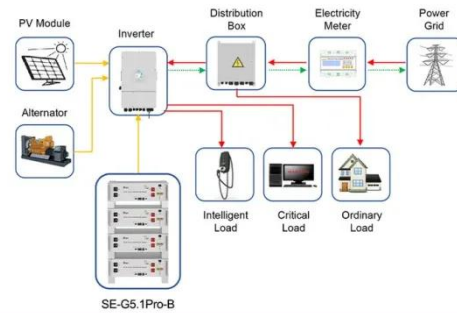

(UPS) Backup Battery Racks , Arimon

Industrial Plants Arimon uninterruptible power supply (UPS) backup battery racks are available for either front access batteries or top terminal (monobloc) batteries. All battery racks are ...

Application scenarios of energy storage battery products